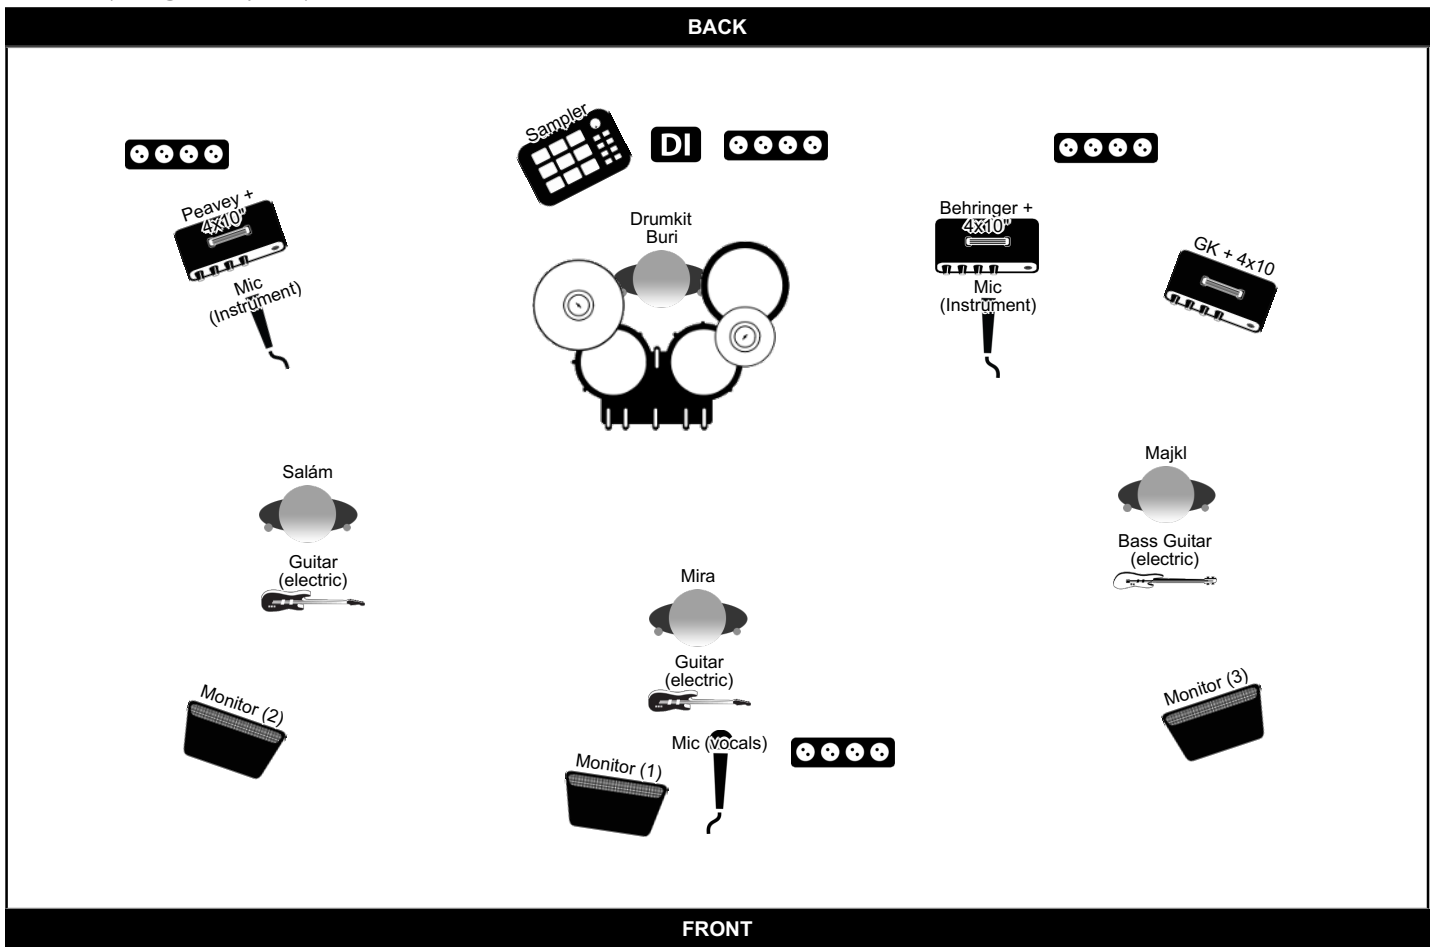

In The Abyss (ITA - Stage Plan)

Made using:
MyStagePlan

<http://www.intheabyss.cz>

Contact: (band@intheabyss.cz)

Extra Info

Sampler: 2 x Jack 6.3mm Outputs (via DI BOX)

Kick Drum Trigger: 1 x Jack 6.3mm Output (Alesis D4)

Bass: DI XLR Output

Monitor Groups

Group	Soundmix
Group 1	Sampler, Mira's guitar
Group 2	Sampler, Both guitars
Group 3	Sampler, Kick

In The Abyss (ITA - Stage Plan)

Contact: (band@intheabyss.cz)

Line Up

Name	Instrument
Buri	Sampler, Drumkit
Majkl	Bass Guitar (electric), GK + 4x10
Mira	Guitar (electric), Mic (vocals), Mic (Instrument), Behringer + 4x10"
Salám	Guitar (electric), Mic (Instrument), Peavey + 4x10"

In The Abyss (ITA - Stage Plan)

Contact: (band@intheabyss.cz)

Channel list

Channel	Band Member	Instrument	Mic / DI	Insert
---------	-------------	------------	----------	--------